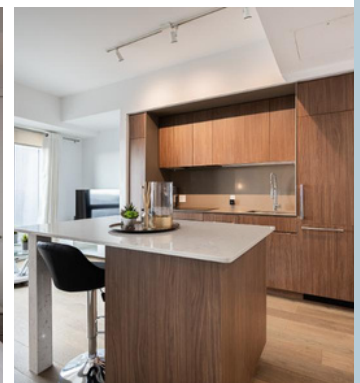

## Inclusions:

- High-end appliances
- Smart TV (Roku)
- Washer and dryer
- Full set of towels
- Complete bedding
- Full set of kitchen utensils
- High-speed Wi-Fi
- Air conditioning
- Balcony

**Modern kitchen**

A fully equipped kitchen designed to combine comfort and conviviality.

**Spacious 2 bedroom suite**

A warm and beautifully decorated space offering privacy and a comfortable bed for complete relaxation.

**Elegant dining room**

A dining area designed for modern living and unforgettable meals.

1-800-251-0072

info@gesthab.ca

www.gesthab.ca