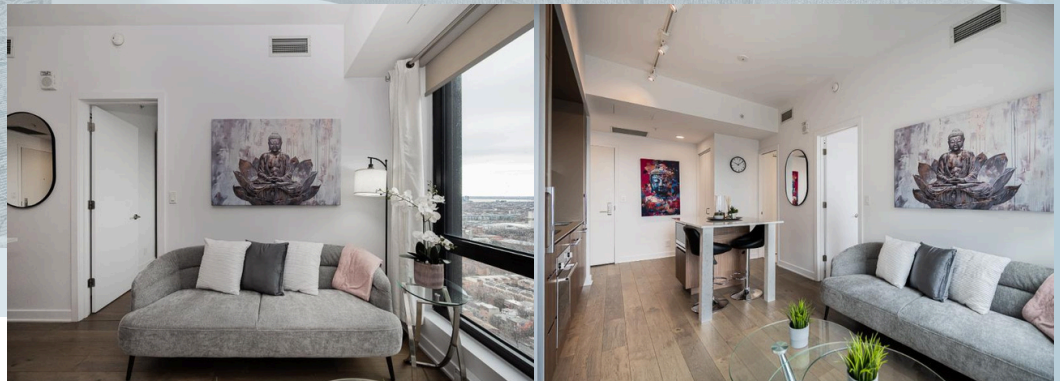

## Characteristics:

- 2 closed bedrooms
- 2 queen beds
- 2 full bathrooms

- Located on the 37th floor
- 980 square feet
- Large windows
- Spacious glass shower

## Inclusions:

- High-end appliances
- Smart TV (Roku)
- Washer and dryer
- Full set of towels
- Complete bedding
- Full set of kitchen utensils
- High-speed Wi-Fi
- Air conditioning
- Balcony

**Modern kitchen**

A fully equipped kitchen designed to combine comfort and conviviality.

**Spacious 2 bedroom suite**

A warm and beautifully decorated space offering privacy and a comfortable bed for complete relaxation.